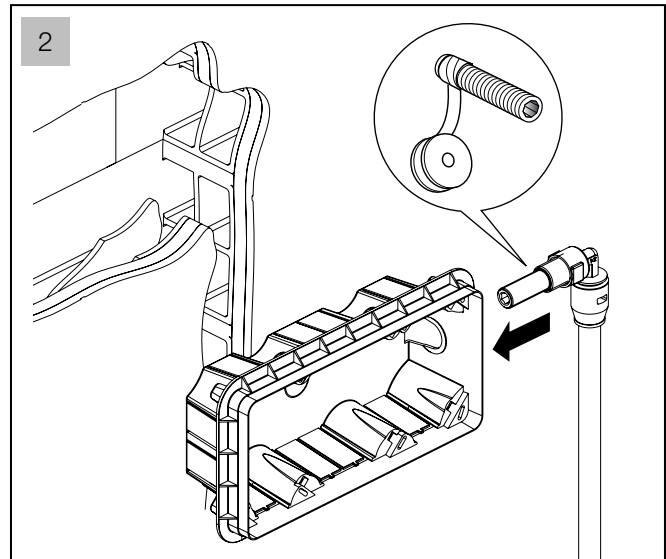

Spring RC-300/140

Wall-Mounted Built-In Waterfall Shower

INSTALLATION SEQUENCE

aquatica®

Function : Form : Fashion

aquatica®

Function : Form : Fashion