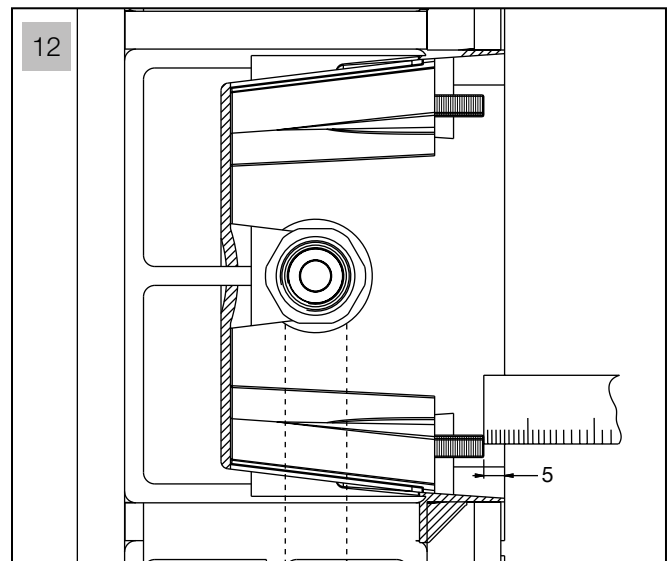

Spring RC-300/140

Wall-Mounted Built-In Waterfall Shower

INSTALLATION SEQUENCE continued