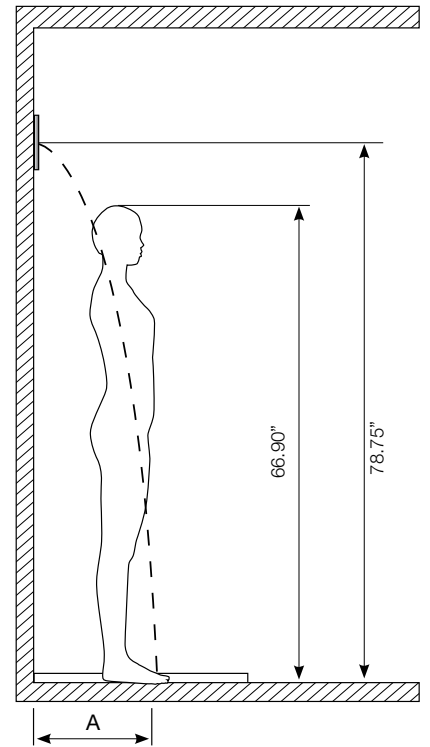

### PARTS LIST

A = 25.60" (3 BAR 4.6 gal/min.  
17.70" (1,5 BAR 3.4 gal/min.)

ALL DIMENSIONS = inches

**ATTENTION:**  
The built-in unit cannot be positioned beyond the indicated maximum and minimum measures.