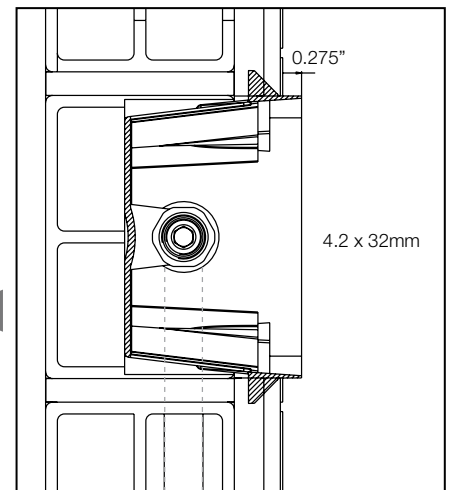

### PARTS LIST

A = 25.60" (3 BAR 4.6 gal/min.  
17.70" (1,5 BAR 3.4 gal/min.)

ALL DIMENSIONS = inches

**ATTENTION:**  
The built-in unit cannot be positioned beyond the indicated maximum and minimum measures.