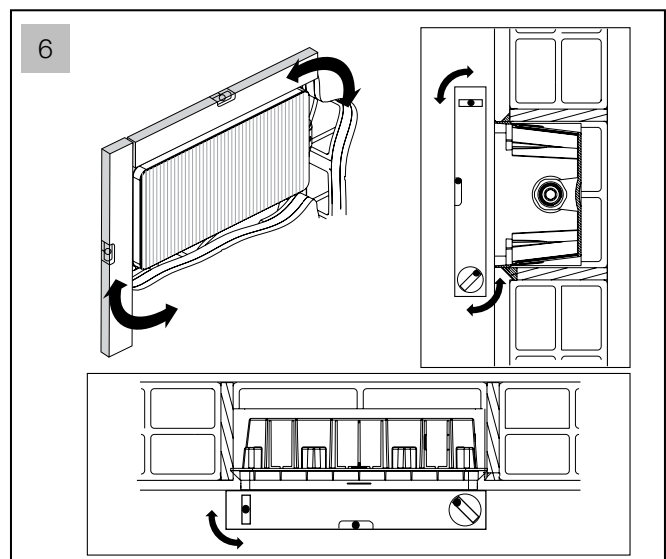

Spring RC-300/140

Wall-Mounted Built-In Waterfall Shower

INSTALLATION SEQUENCE

aquatica®

Function : Form : Fashion

aquatica®

Function : Form : Fashion