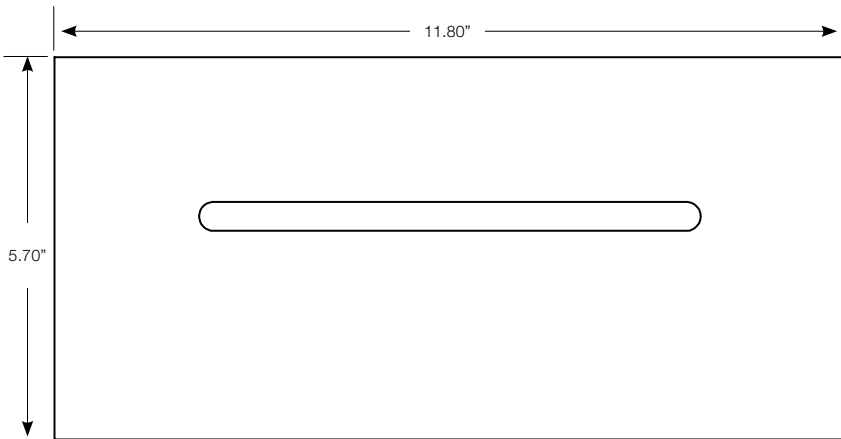

## Spring RC-300/140

Wall-Mounted Built-In Waterfall Shower

Installation & Care Manual

**US / CANADA**

Aquaticausa.com  
Aquaticabath.ca  
E: info@aquaticabath.com

aquatica®  
Function : Form : Fashion

### PARTS LIST

A = 25.60" (3 BAR 4.6 gal/min.  
17.70" (1,5 BAR 3.4 gal/min.)

ALL DIMENSIONS = inches

**ATTENTION:**  
The built-in unit cannot be positioned beyond the indicated maximum and minimum measures.