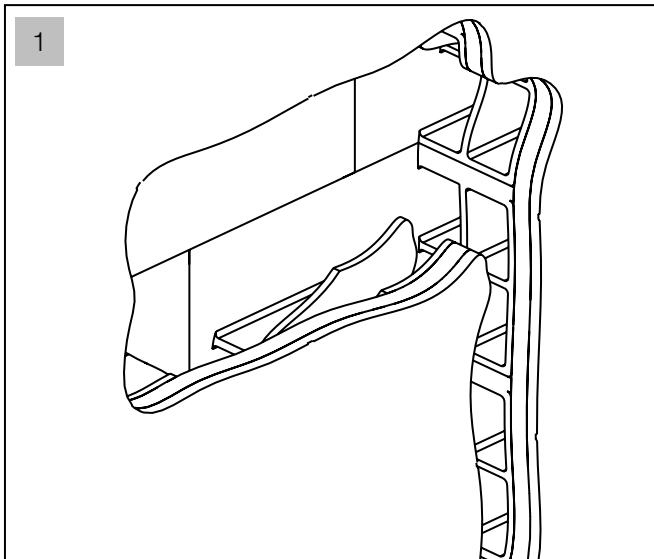

Spring RC-300/140

Wall-Mounted Built-In Waterfall Shower

INSTALLATION SEQUENCE

aquatica®

Function : Form : Fashion

aquatica®

Function : Form : Fashion