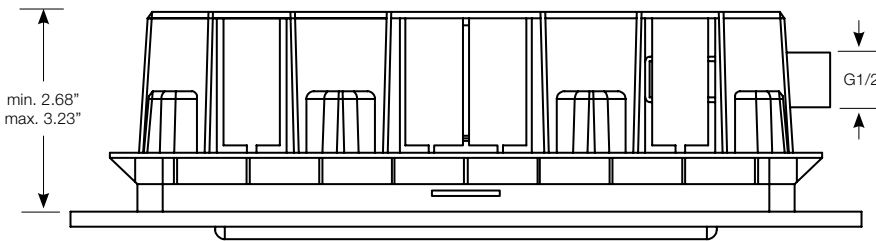

## Spring RC-300/140

Wall-Mounted Built-In Waterfall Shower

Installation & Care Manual

**US / CANADA**

Aquaticausa.com  
Aquaticabath.ca  
E: info@aquaticabath.com

aquatica®  
Function : Form : Fashion

### PARTS LIST

A = 25.60" (3 BAR 4.6 gal/min.  
17.70" (1,5 BAR 3.4 gal/min.)

ALL DIMENSIONS = inches

**ATTENTION:**  
The built-in unit cannot be positioned beyond the indicated maximum and minimum measures.