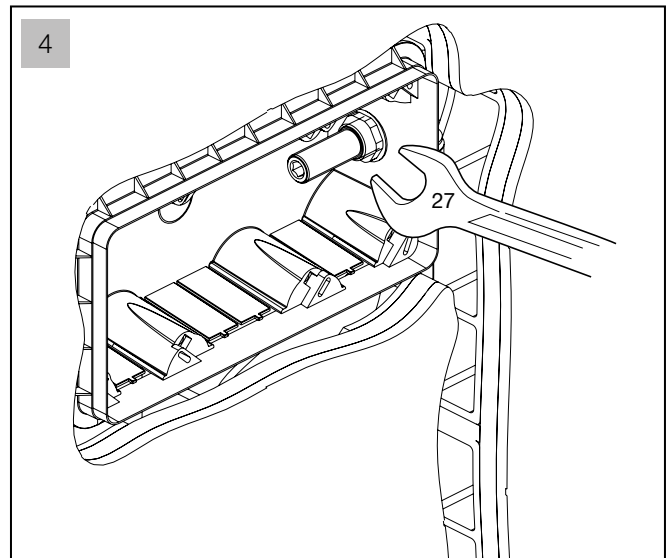

Spring RC-300/140

Wall-Mounted Built-In Waterfall Shower

INSTALLATION SEQUENCE

aquatica®

Function : Form : Fashion

aquatica®

Function : Form : Fashion