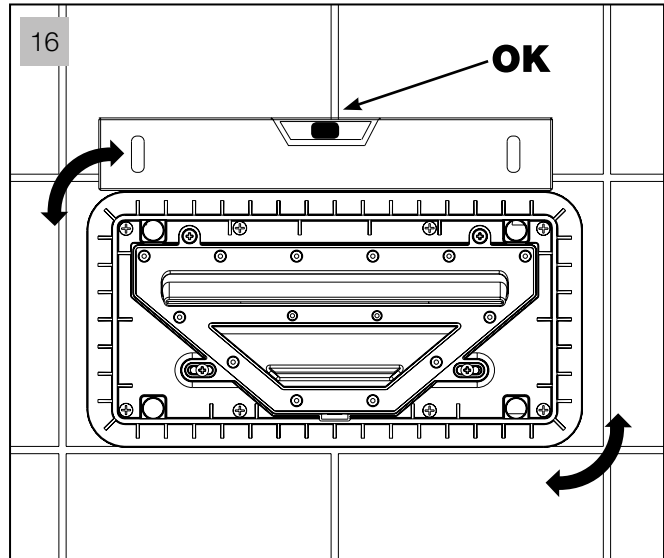

Spring RC-300/140

Wall-Mounted Built-In Waterfall Shower

INSTALLATION SEQUENCE continued

aquatica®

Function : Form : Fashion

aquatica®

Function : Form : Fashion