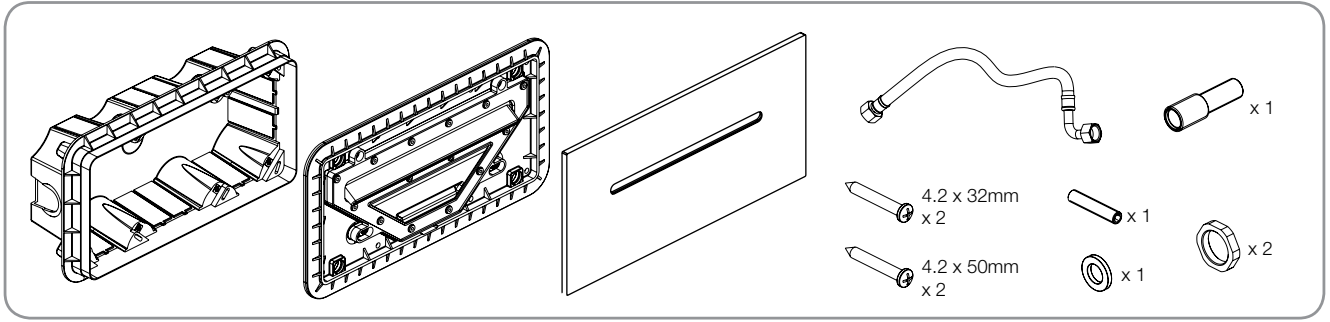

## Spring RC-300/140

Wall-Mounted Built-In Waterfall Shower

Installation & Care Manual

**US / CANADA**

Aquaticausa.com  
Aquaticabath.ca  
E: info@aquaticabath.com

aquatica®  
Function : Form : Fashion

### PARTS LIST

A = 25.60" (3 BAR 4.6 gal/min.  
17.70" (1,5 BAR 3.4 gal/min.)

ALL DIMENSIONS = inches

**ATTENTION:**  
The built-in unit cannot be positioned beyond the indicated maximum and minimum measures.