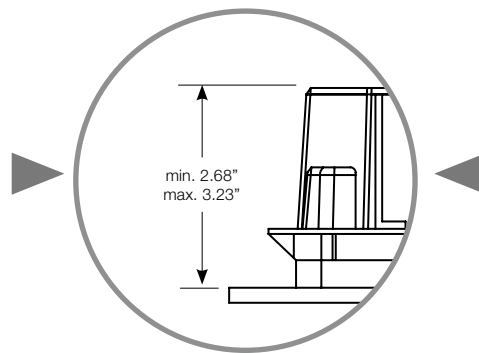

### PARTS LIST

A = 25.60" (3 BAR 4.6 gal/min.  
17.70" (1,5 BAR 3.4 gal/min.)

ALL DIMENSIONS = inches

**ATTENTION:**  
The built-in unit cannot be positioned beyond the indicated maximum and minimum measures.