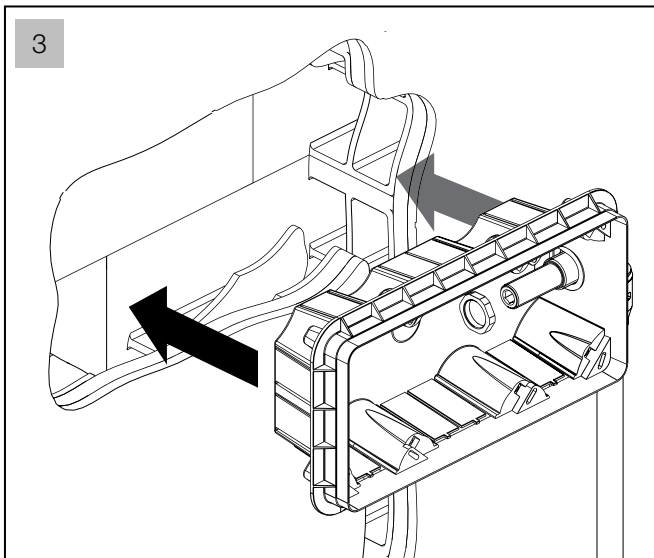

Spring RC-300/140

Wall-Mounted Built-In Waterfall Shower

INSTALLATION SEQUENCE

aquatica®

Function : Form : Fashion

aquatica®

Function : Form : Fashion