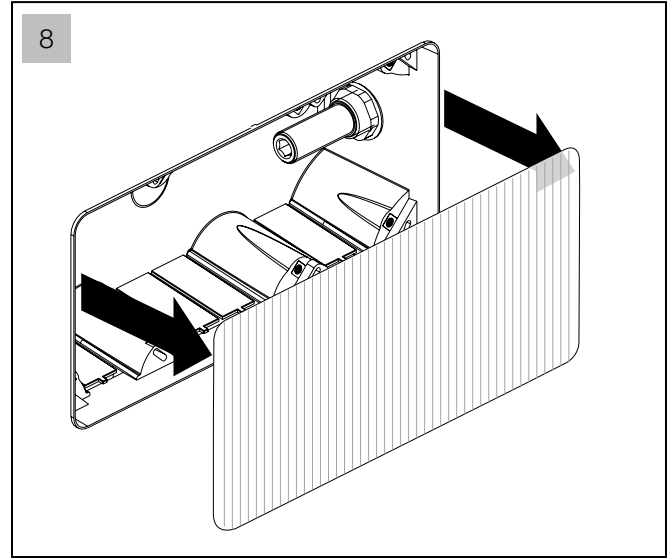

Spring RC-300/140

Wall-Mounted Built-In Waterfall Shower

INSTALLATION SEQUENCE continued