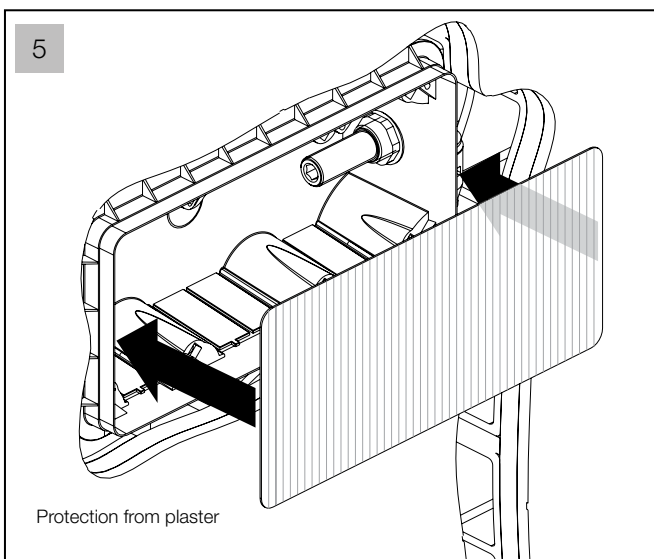

Spring RC-300/140

Wall-Mounted Built-In Waterfall Shower

INSTALLATION SEQUENCE

aquatica®

Function : Form : Fashion

aquatica®

Function : Form : Fashion