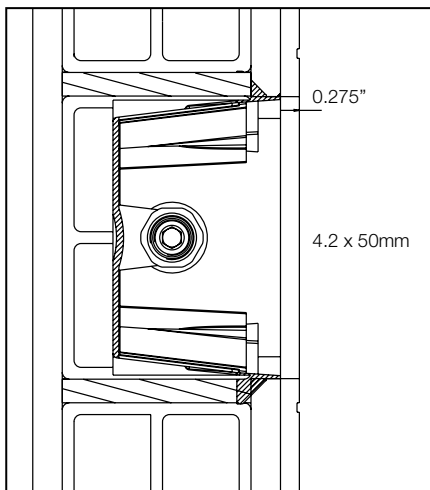

### PARTS LIST

A = 25.60" (3 BAR 4.6 gal/min.  
17.70" (1,5 BAR 3.4 gal/min.)

ALL DIMENSIONS = inches

**ATTENTION:**  
The built-in unit cannot be positioned beyond the indicated maximum and minimum measures.